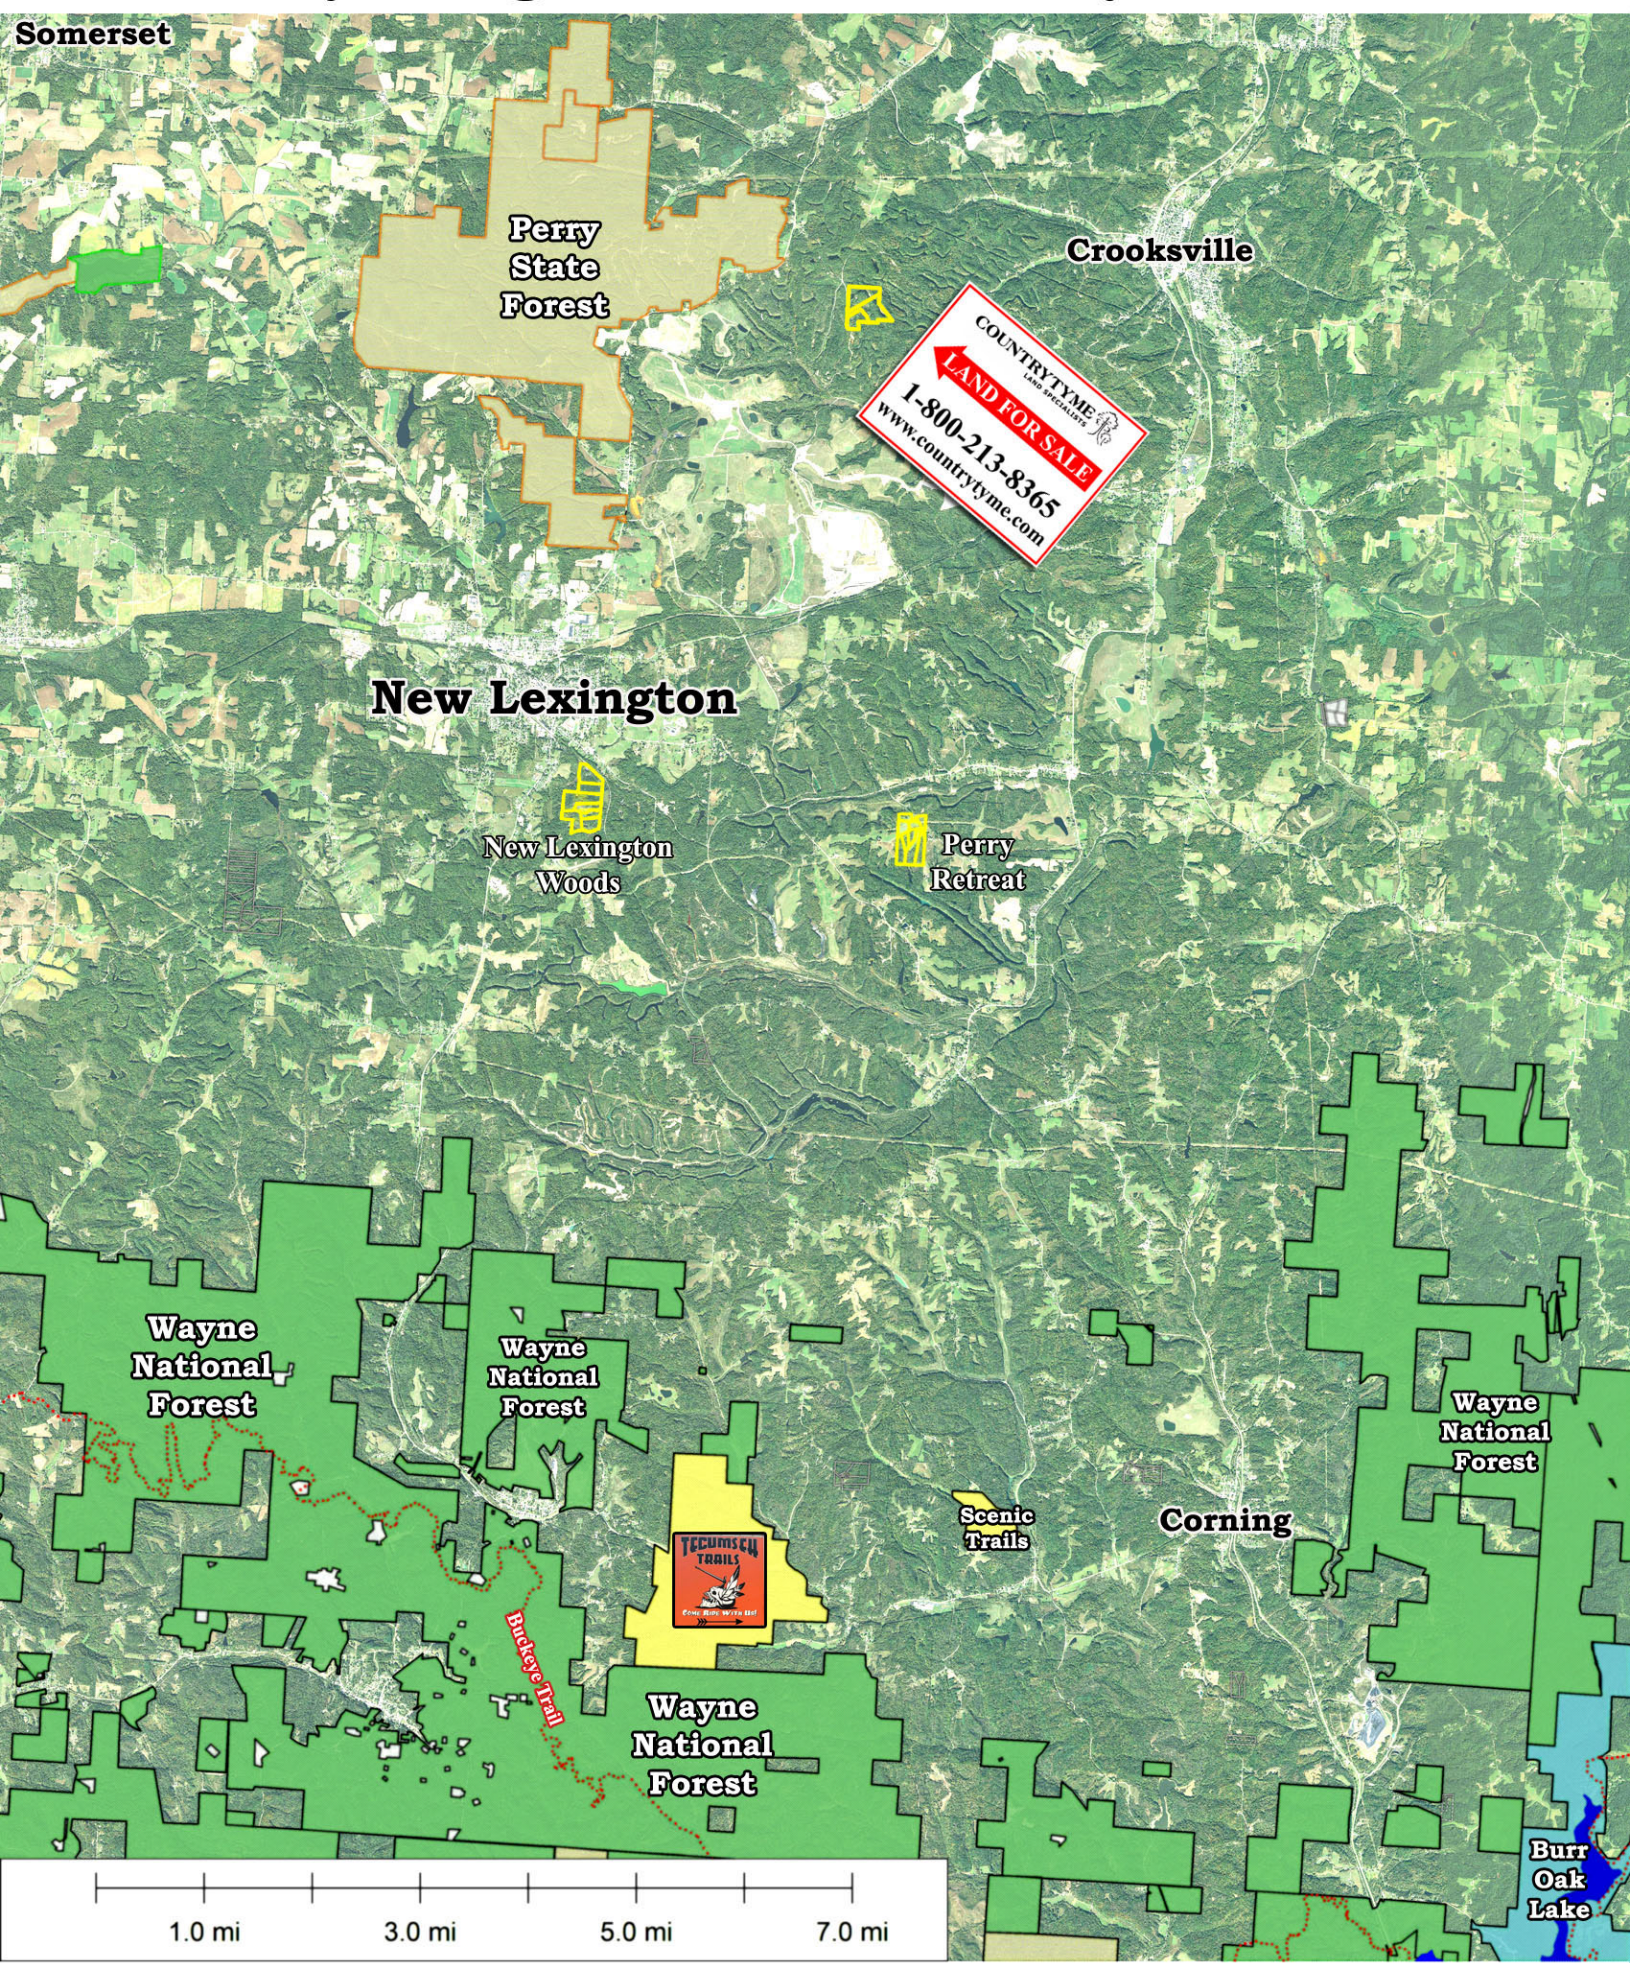

# Perry Ridge - TR162 - Perry Co, Ohio

COUNTRYTYME  
LAND OPERATORS  
LAND FOR SALE  
1-800-213-8365  
www.countrytyme.com

Perry State Forest

Crooksville

New Lexington

New Lexington Woods

Perry Retreat

Wayne National Forest

Wayne National Forest

Wayne National Forest

Wayne National Forest

Scenic Trails

Corning

Burr Oak Lake

1.0 mi 3.0 mi 5.0 mi 7.0 mi